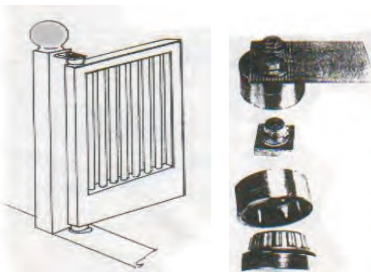

BALL BEARING HINGE

DHP145 - 300kg Hinge
$30ea One Pair
$25ea Five Pair

ALUMINIUM SPEAR TOP

DHP188 - 19mm Rnd
DHP189 - 16.3mm Male Shaft
(To Suit 19mm Round)
1 BOX $1.10each
3 BOXES $1.00each

ALUMINIUM BRACKET

DHP40 - 38x25mm
(Variable)
$0.55ea Lots of 500
$0.45ea Lots of 1000

* UNTIL SOLD OUT *

ORDERS OVER $200.00 F.I.S MELBOURNE AND SYDNEY METRO.. *ALL PRICES ARE PLUS GST*